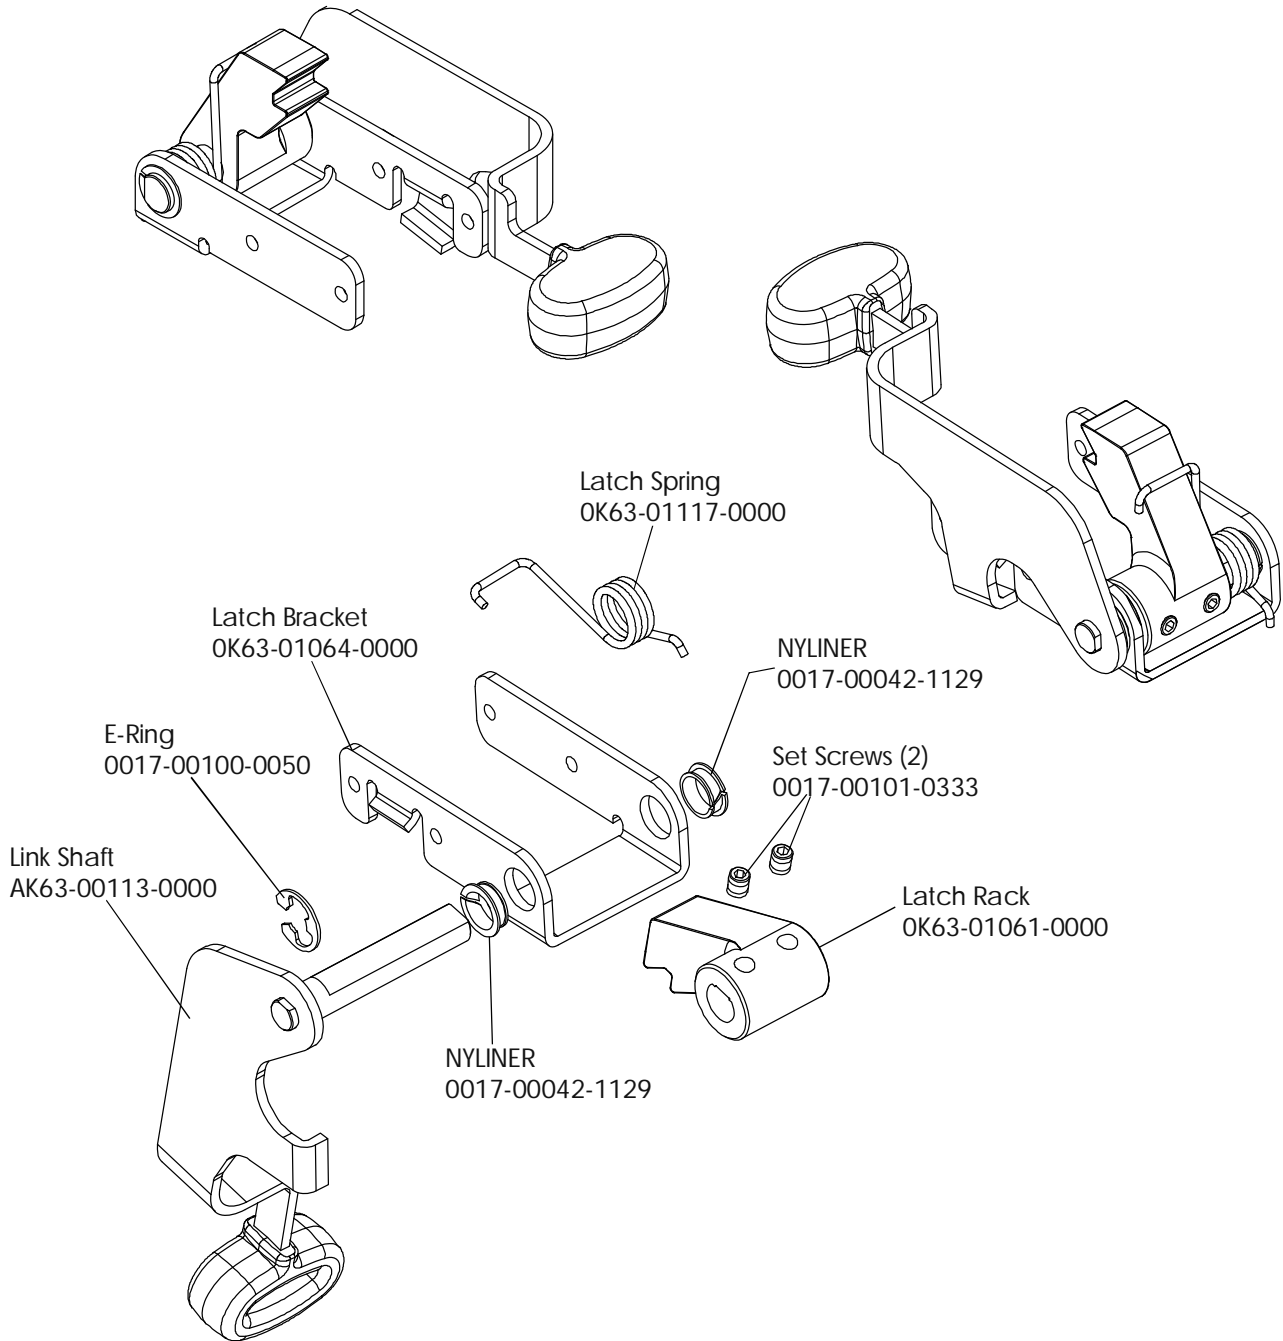

LifeCycle LC9100

Crank Shaft and Crank Bearing Assembly

LC91-XXXX-11

Intermediate Shaft and Bearing Assembly
GK63-00002-0007

Seat Latch Assembly
AK63-00043-0000

Seat Post Assembly
 AK63-00232-0001

Idler Bracket Assembly
AK63-00021-0000

PCB Mounting Bracket Assembly
AK63-00049-0000

Front Wheels
AK63-00017-0000

Resistor Assembly
AK63-00047-0000

Handlebar Assembly
AK63-00101-0000

Accessory Tray (black)
OK63-01030-0000

- Polar Kit
 SK40-00045-0001
 Polar Cover, Top (black)
 OK63-01145-0000
 Polar Cover, Bottom (black)
 OK63-01146-0000