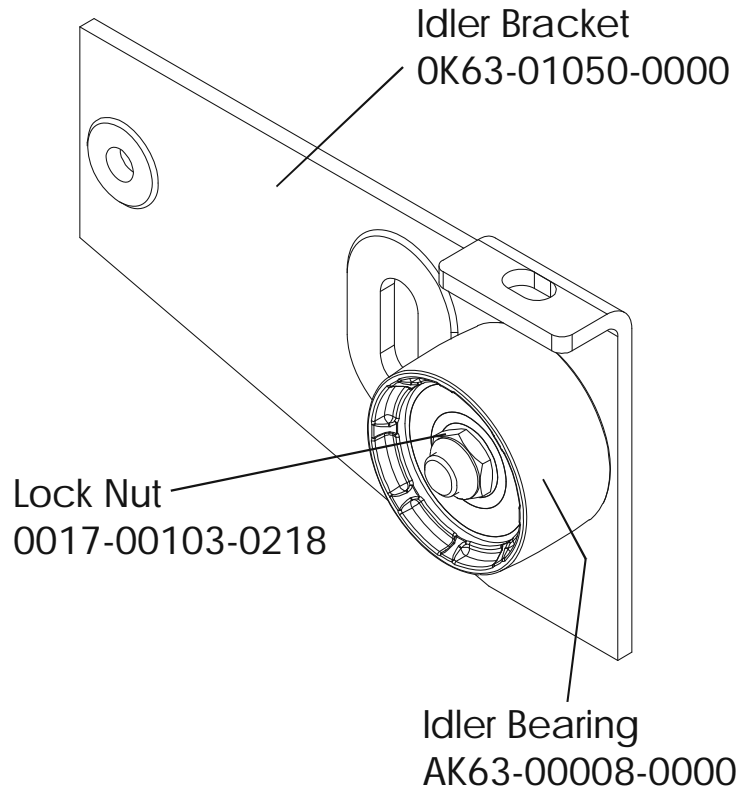

LifeCycle LC9100

Crank Shaft and Crank Bearing Assembly

LC91-XXXX-11

Intermediate Shaft and Bearing Assembly
GK63-00002-0007

Seat Latch Assembly
AK63-00043-0000

Seat Post Assembly
 AK63-00232-0001

Idler Bracket Assembly
AK63-00021-0000