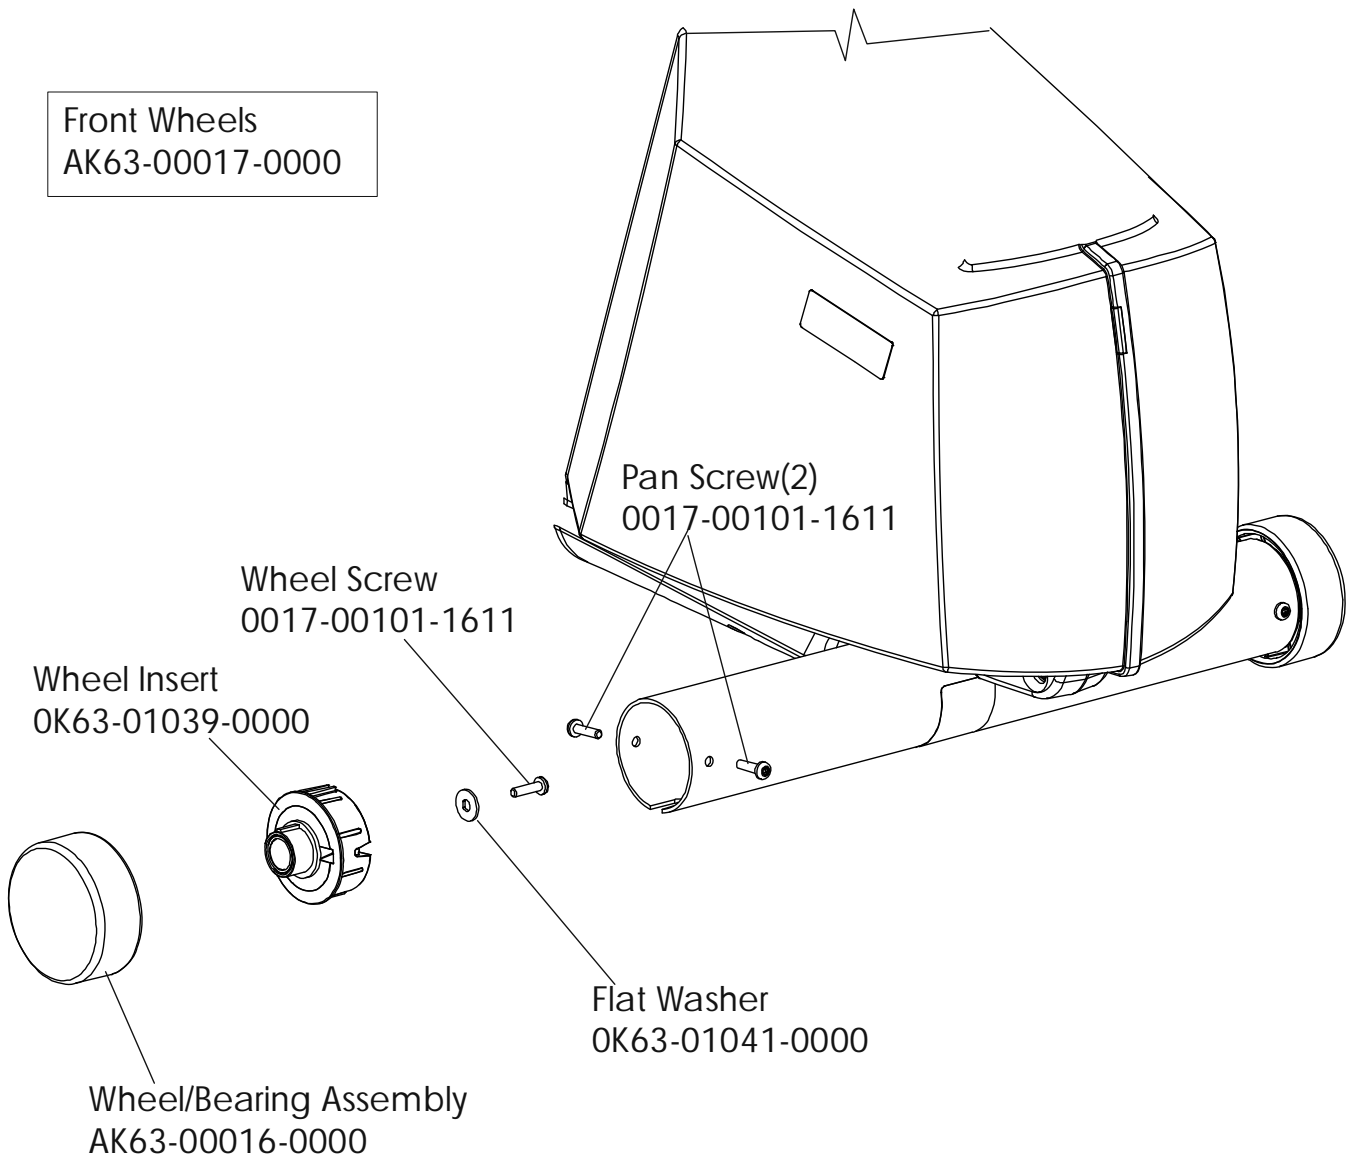

Front Wheels
AK63-00017-0000