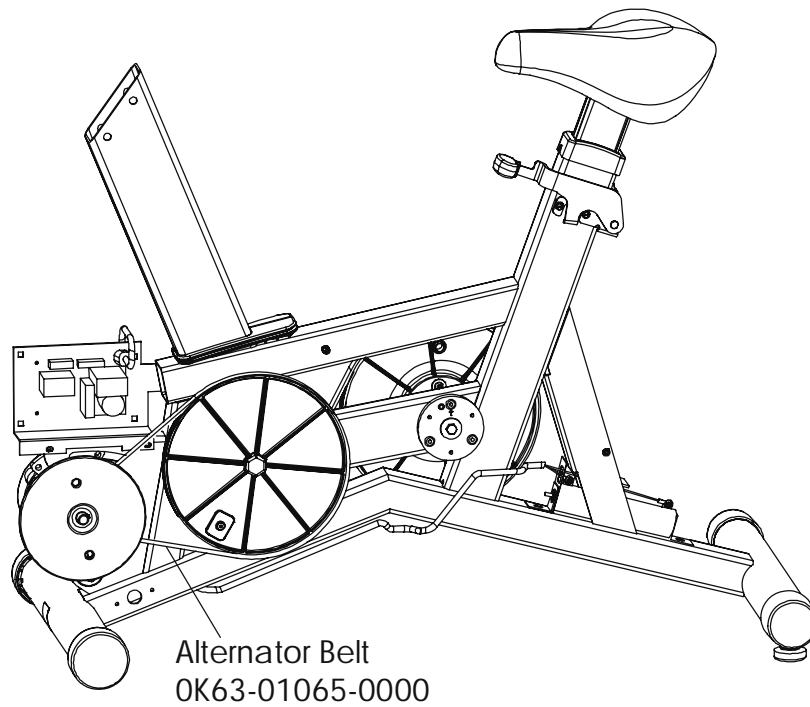

PCB Mounting Bracket Assembly
AK63-00049-0000

Front Wheels
AK63-00017-0000

Resistor Assembly
AK63-00047-0000

Handlebar Assembly
AK63-00101-0000

Accessory Tray (black)
OK63-01030-0000

- Polar Kit
 SK40-00045-0001
 Polar Cover, Top (black)
 OK63-01145-0000
 Polar Cover, Bottom (black)
 OK63-01146-0000