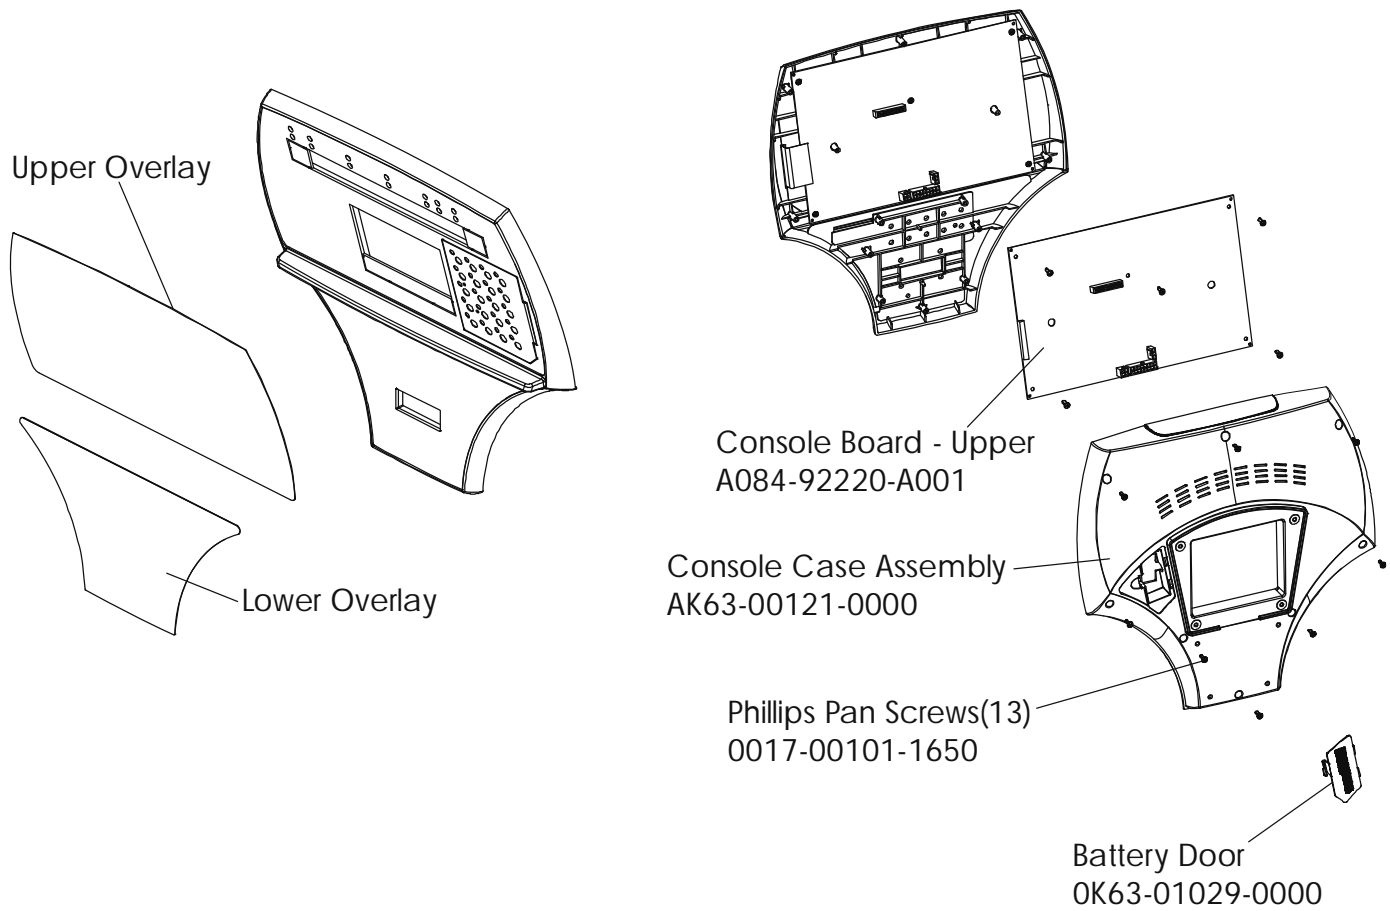

END OF LIFE

Language	Part Nos.			
	Console Assembly	Overlay Bezel	Upper Overlay	Lower Overlay
Eng Met	AK63-00071-0001	AK63-00079-0001	OK63-01100-0001	OK63-01102-0001
Ger Met	AK63-00071-0003	AK63-00079-0003	OK63-01100-0003	OK63-01102-0003
Spn Met	AK63-00071-0004	AK63-00079-0004	OK63-01100-0004	OK63-01102-0004
Jap Met	AK63-00071-0006	AK63-00079-0006	OK63-01100-0006	OK63-01102-0006
Frn Met	AK63-00071-0007	AK63-00079-0007	OK63-01100-0007	OK63-01102-0007
Itl Met	AK63-00071-0008	AK63-00079-0008	OK63-01100-0008	OK63-01102-0008
Dut Met	AK63-00071-0009	AK63-00079-0009	OK63-01100-0009	OK63-01102-0009
Por Met	AK63-00071-0010	AK63-00079-0010	OK63-01100-0010	OK63-01102-0010

LifeCycle LC9100

Crank Shaft and Crank Bearing Assembly

LC91-XXXX-11

Intermediate Shaft and Bearing Assembly
GK63-00002-0007

Seat Latch Assembly
AK63-00043-0000

Seat Post Assembly
 AK63-00232-0001

Idler Bracket Assembly
AK63-00021-0000