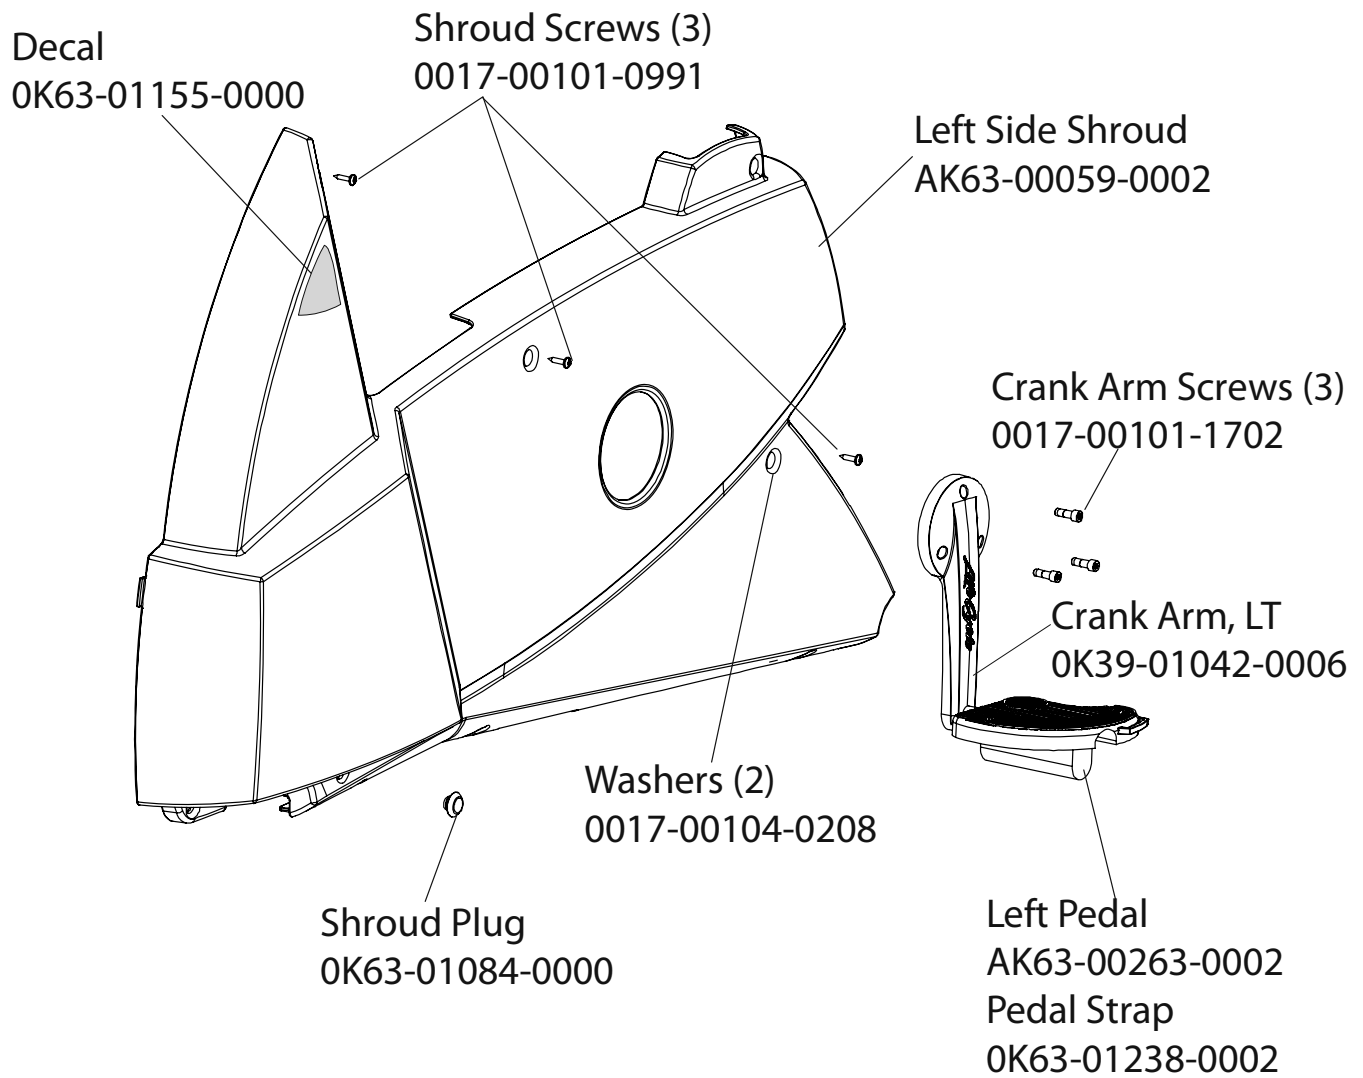

LifeCycle LC9100

Crank Shaft and Crank Bearing Assembly

LC91-XXXX-11

Intermediate Shaft and Bearing Assembly
GK63-00002-0007

Seat Latch Assembly
AK63-00043-0000

Seat Post Assembly
 AK63-00232-0001

Idler Bracket Assembly
AK63-00021-0000