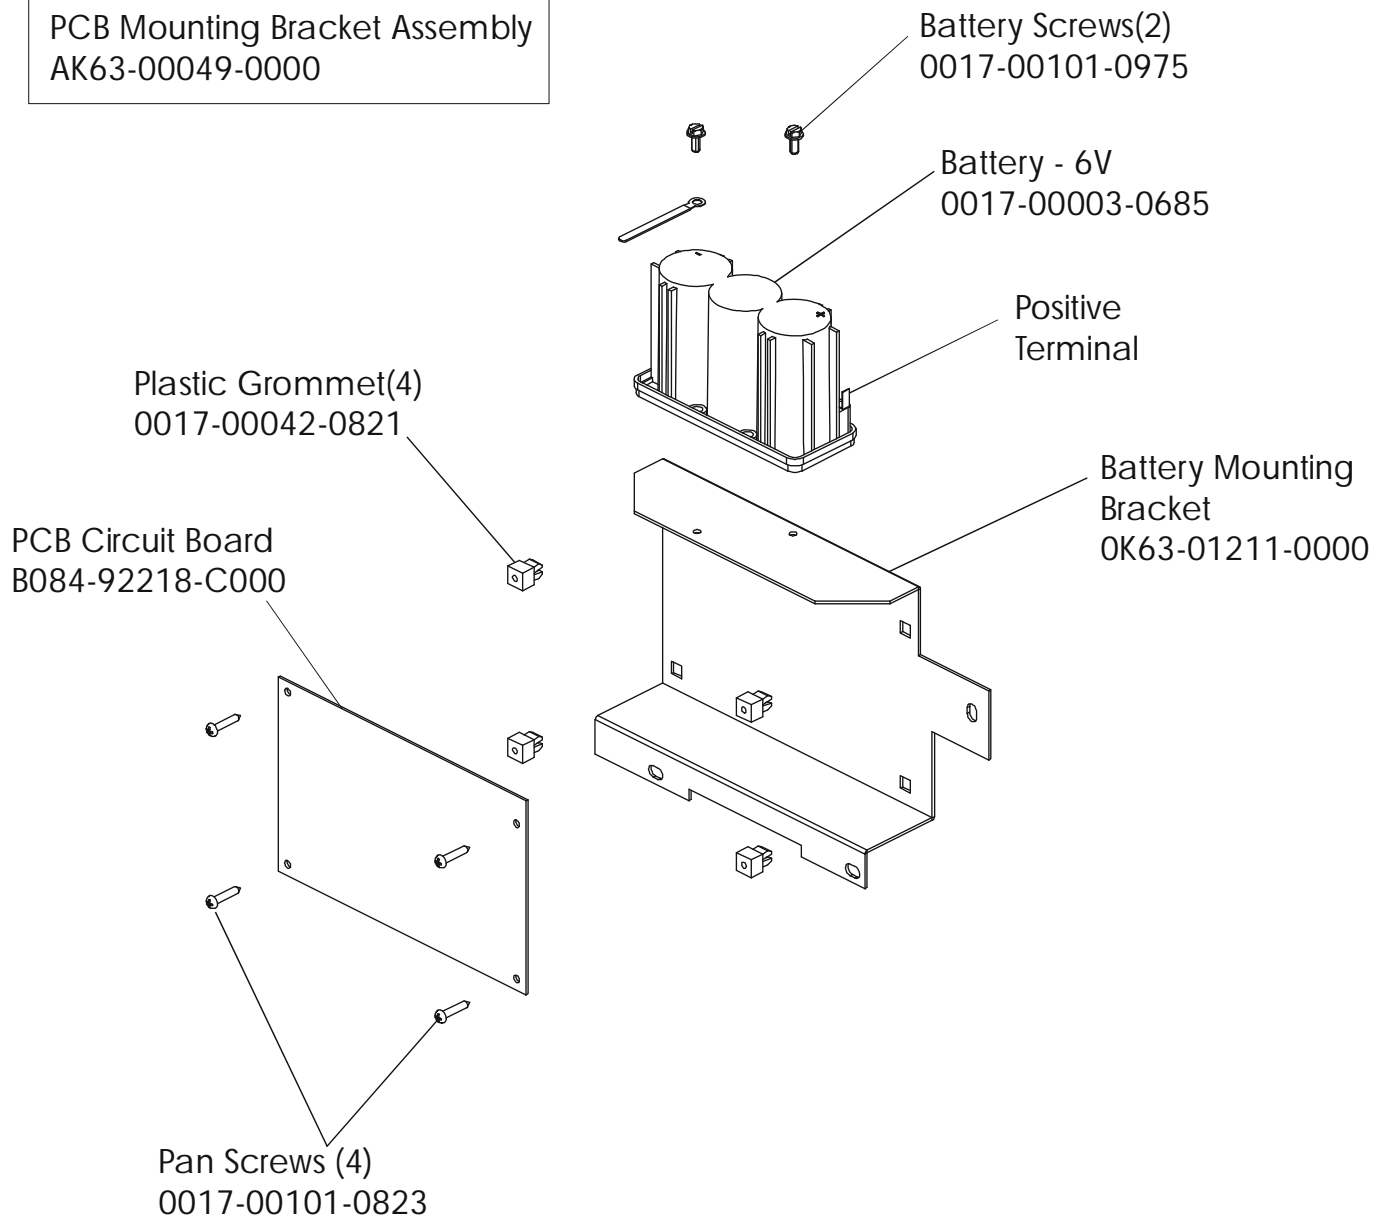

PCB Mounting Bracket Assembly
AK63-00049-0000