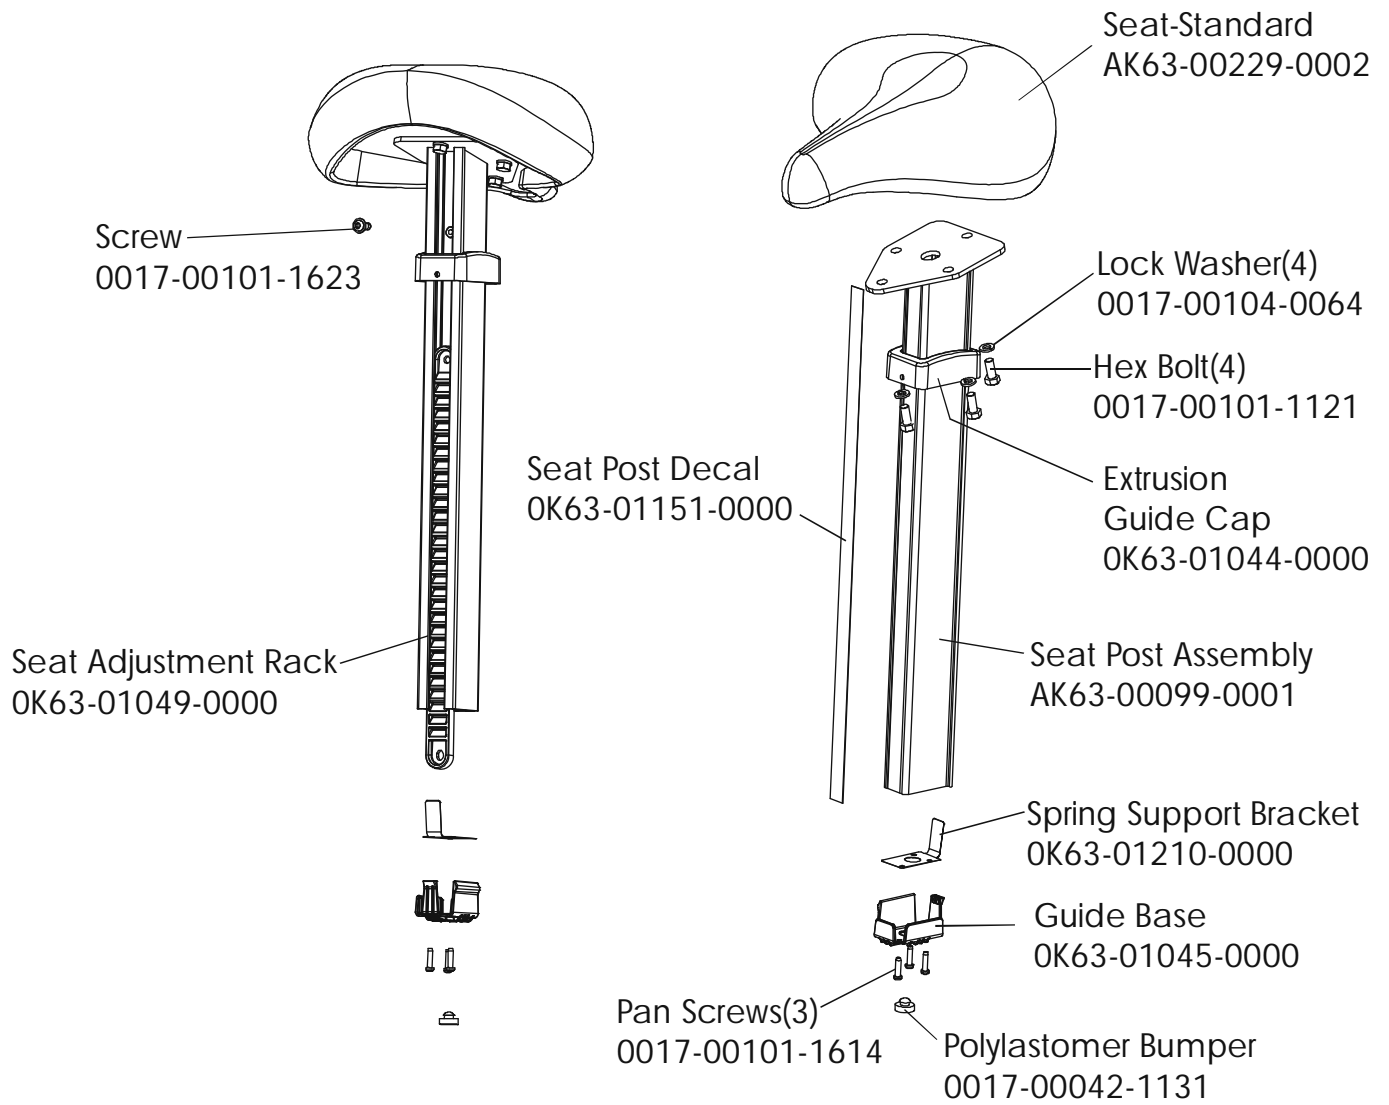

LifeCycle LC9100

Crank Shaft and Crank Bearing Assembly

LC91-XXXX-11

Intermediate Shaft and Bearing Assembly
GK63-00002-0007

Seat Latch Assembly
AK63-00043-0000

Seat Post Assembly
 AK63-00232-0001

Idler Bracket Assembly
AK63-00021-0000