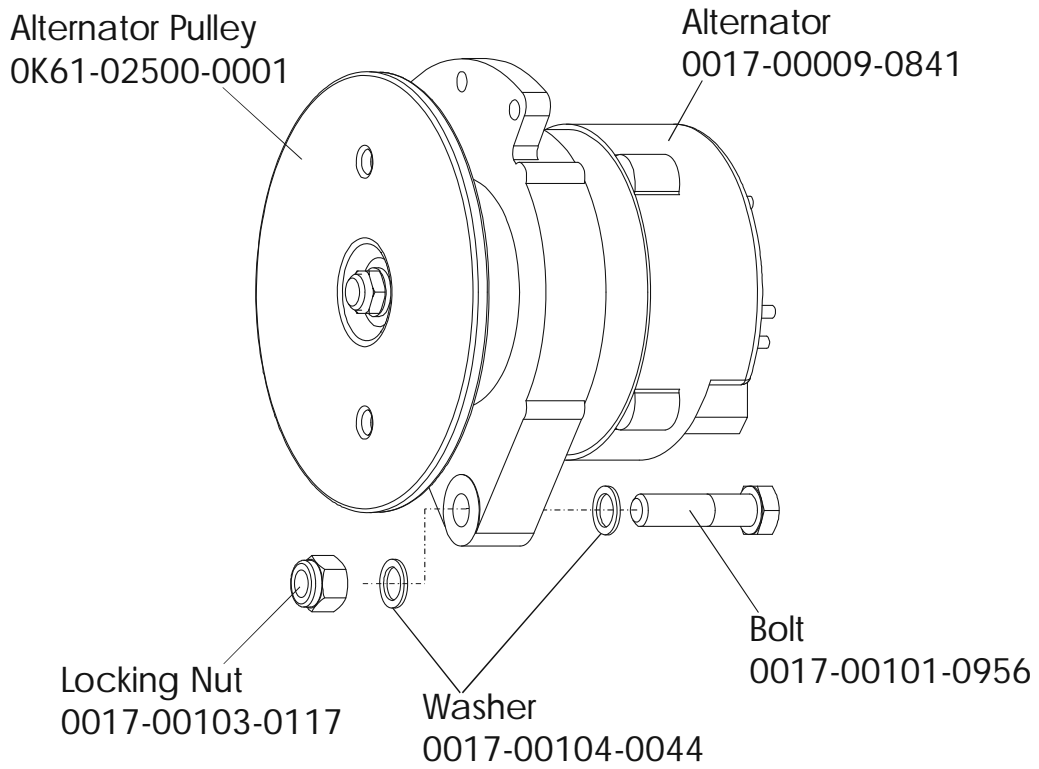

see page 19 for Reed Switch
and Auto-start Magnet

Alternator with Pulley
AK63-00093-0000

Alternator Pulley
OK61-02500-0001

Alternator
0017-00009-0841

Locking Nut
0017-00103-0117

Washer
0017-00104-0044

Bolt
0017-00101-0956

LifeCycle LC9100

Crank Shaft and Crank Bearing Assembly

LC91-XXXX-11

Intermediate Shaft and Bearing Assembly
GK63-00002-0007

Seat Latch Assembly
AK63-00043-0000

Seat Post Assembly
 AK63-00232-0001

Idler Bracket Assembly
AK63-00021-0000