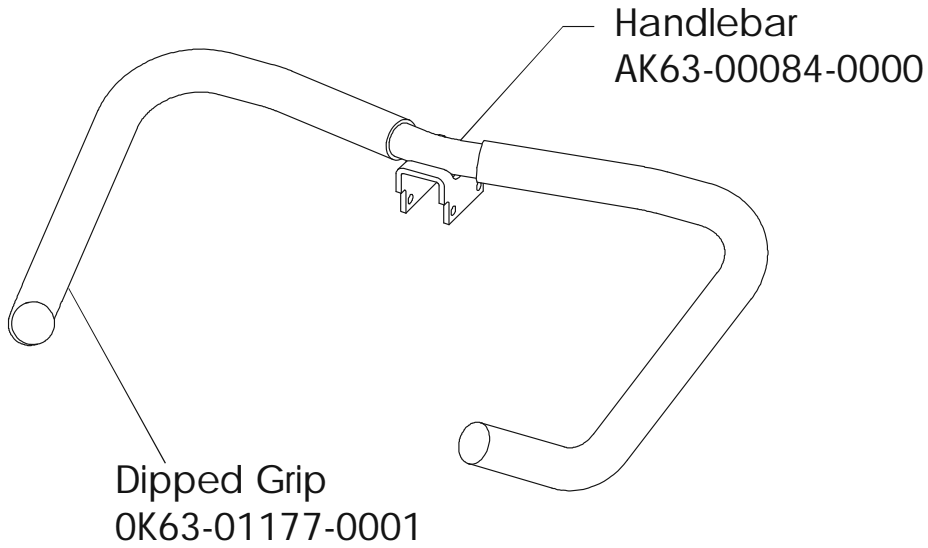

PCB Mounting Bracket Assembly
AK63-00049-0000

Front Wheels
AK63-00017-0000

Resistor Assembly
AK63-00047-0000

Handlebar Assembly
AK63-00101-0000

Accessory Tray (black)
OK63-01030-0000

- Polar Kit
 SK40-00045-0001
 Polar Cover, Top (black)
 OK63-01145-0000
 Polar Cover, Bottom (black)
 OK63-01146-0000