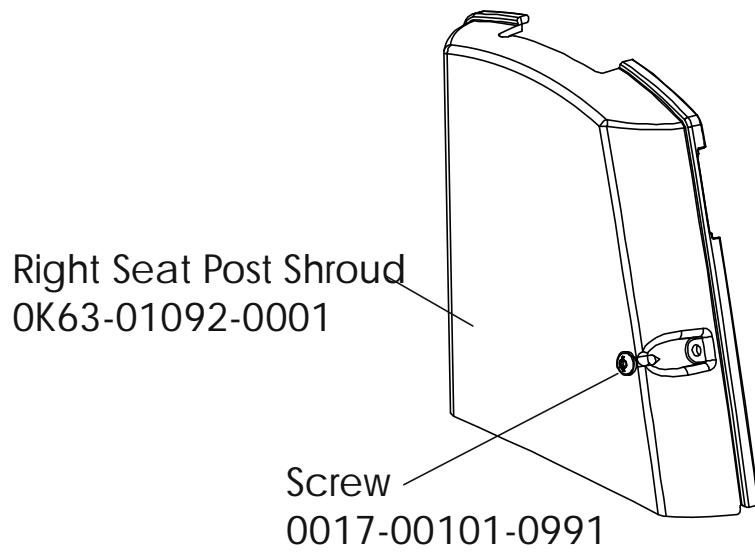

LifeCycle LC9100

Crank Shaft and Crank Bearing Assembly

LC91-XXXX-11

Intermediate Shaft and Bearing Assembly
GK63-00002-0007

Seat Latch Assembly
AK63-00043-0000

Seat Post Assembly
 AK63-00232-0001

Idler Bracket Assembly
AK63-00021-0000