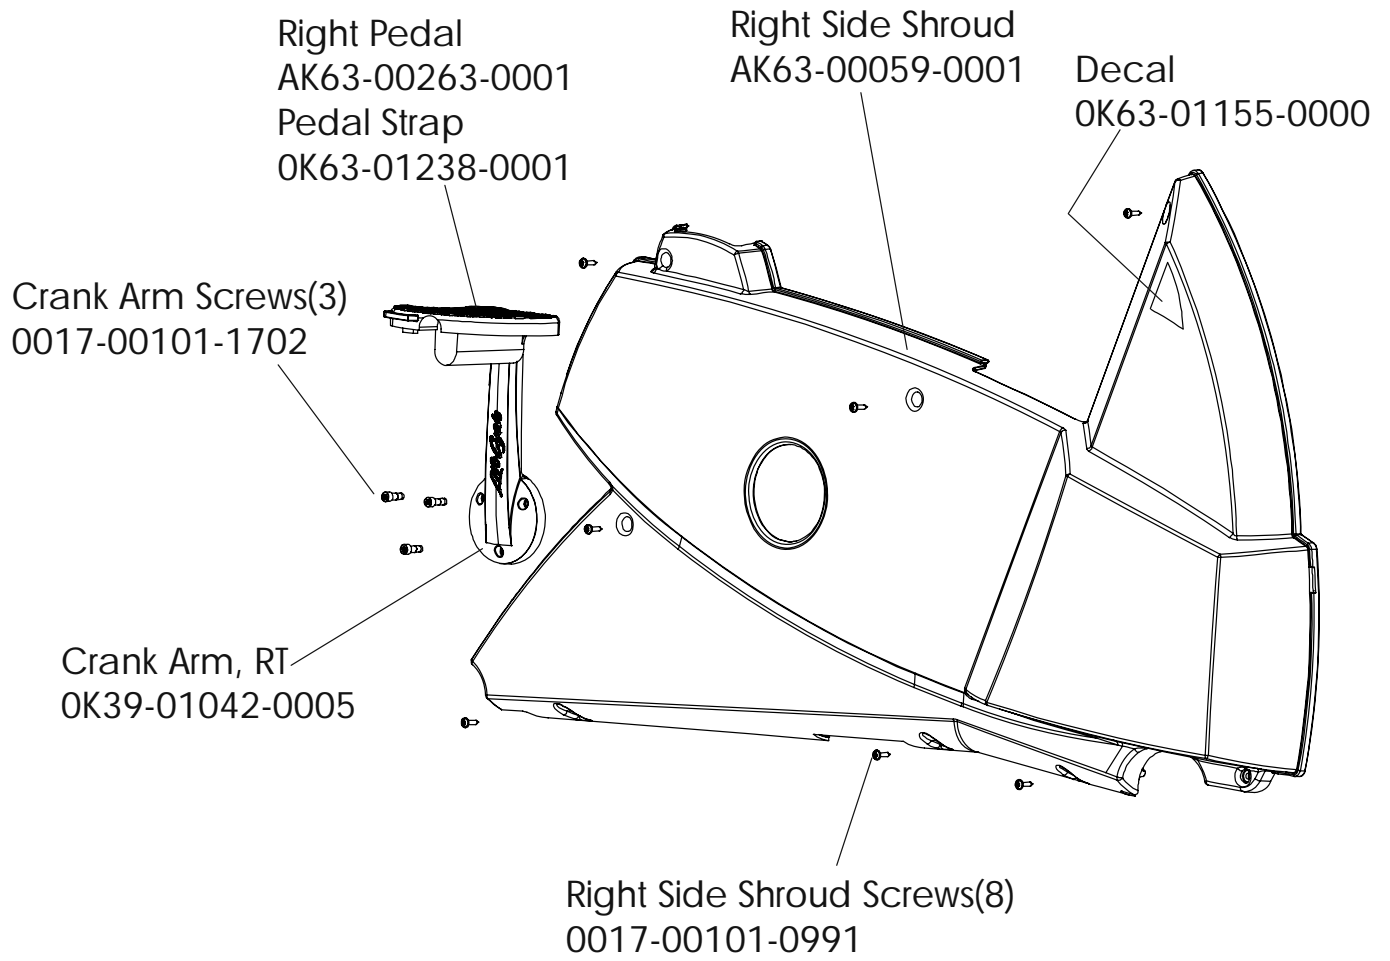

LifeCycle LC9100

Crank Shaft and Crank Bearing Assembly

LC91-XXXX-11

Intermediate Shaft and Bearing Assembly
GK63-00002-0007

Seat Latch Assembly
AK63-00043-0000

Seat Post Assembly
 AK63-00232-0001

Idler Bracket Assembly
AK63-00021-0000