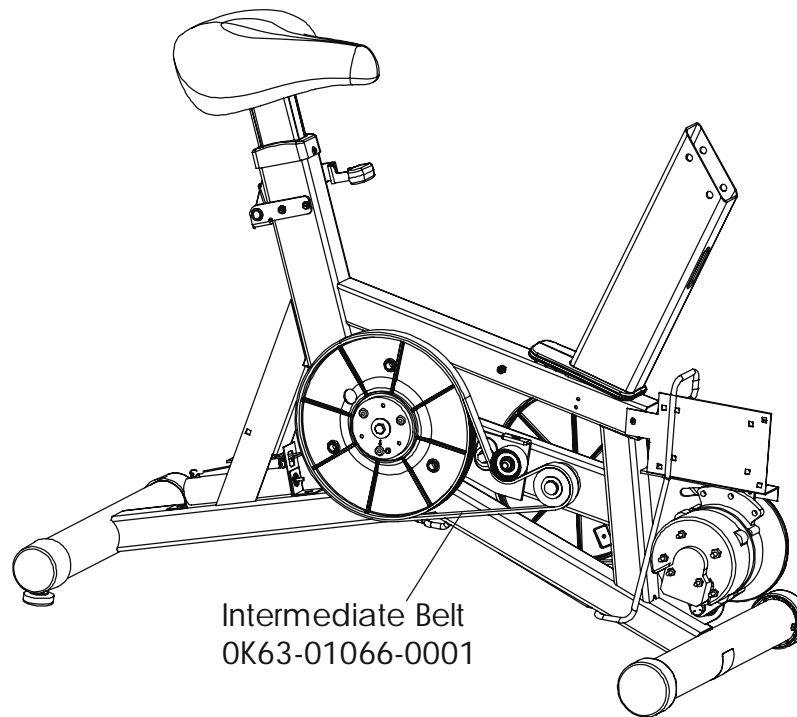

PCB Mounting Bracket Assembly
AK63-00049-0000

Front Wheels
AK63-00017-0000

Resistor Assembly
AK63-00047-0000

Handlebar Assembly
AK63-00101-0000

Accessory Tray (black)
OK63-01030-0000

- Polar Kit
 SK40-00045-0001
 Polar Cover, Top (black)
 OK63-01145-0000
 Polar Cover, Bottom (black)
 OK63-01146-0000