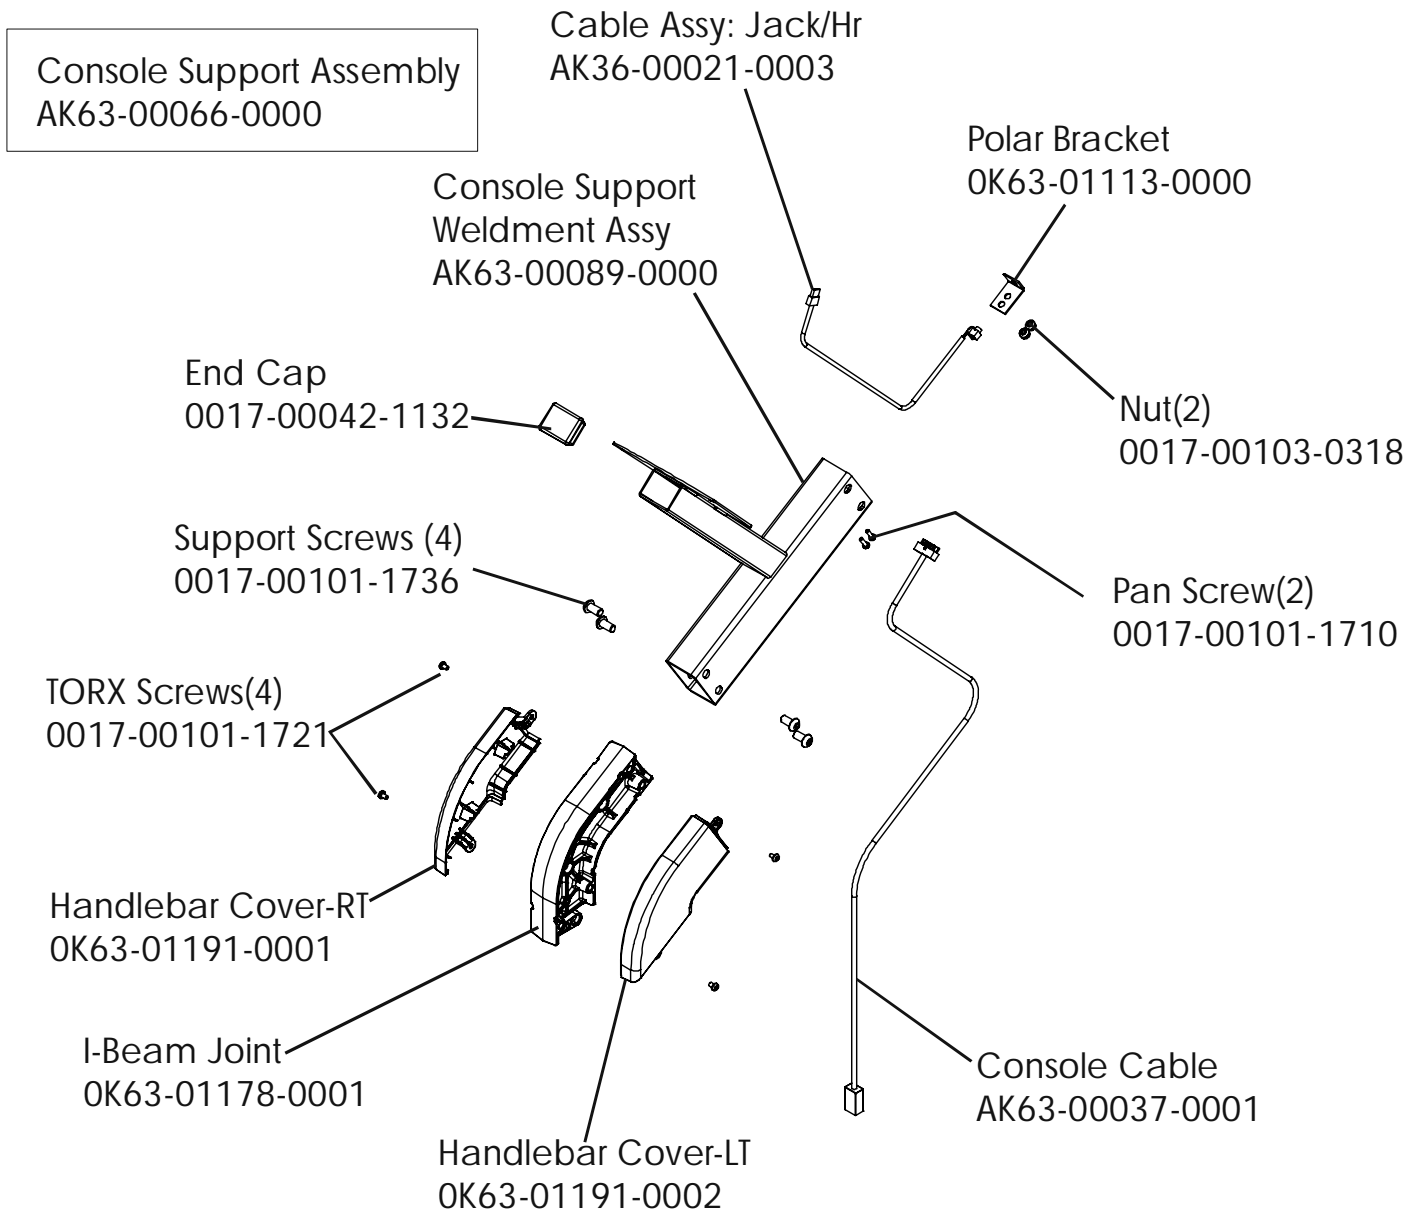

LifeCycle LC9100

Crank Shaft and Crank Bearing Assembly

LC91-XXXX-11

Intermediate Shaft and Bearing Assembly
GK63-00002-0007

Seat Latch Assembly
AK63-00043-0000

Seat Post Assembly
 AK63-00232-0001

Idler Bracket Assembly
AK63-00021-0000