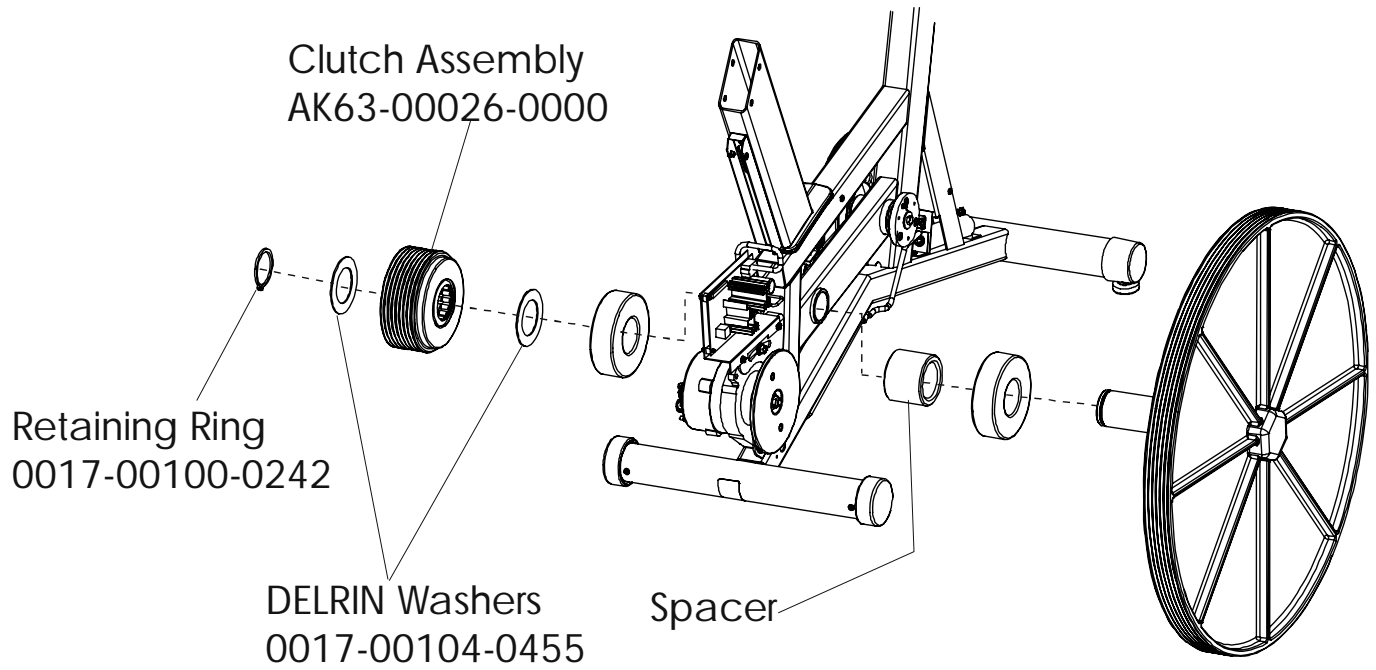

LifeCycle LC9100

Crank Shaft and Crank Bearing Assembly

LC91-XXXX-11

Intermediate Shaft and Bearing Assembly
GK63-00002-0007

Seat Latch Assembly
AK63-00043-0000

Seat Post Assembly
 AK63-00232-0001

Idler Bracket Assembly
AK63-00021-0000