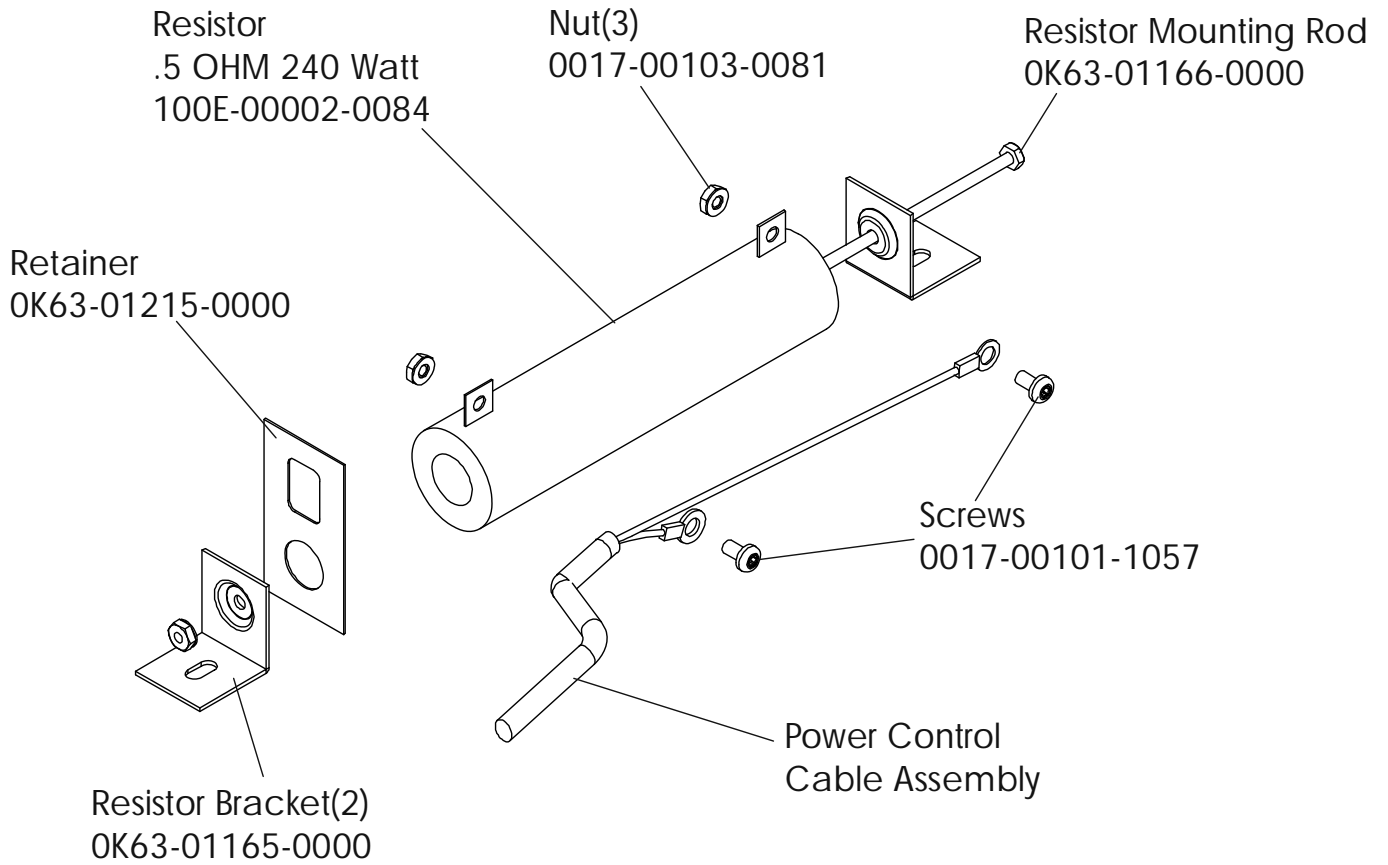

Resistor Assembly
AK63-00047-0000